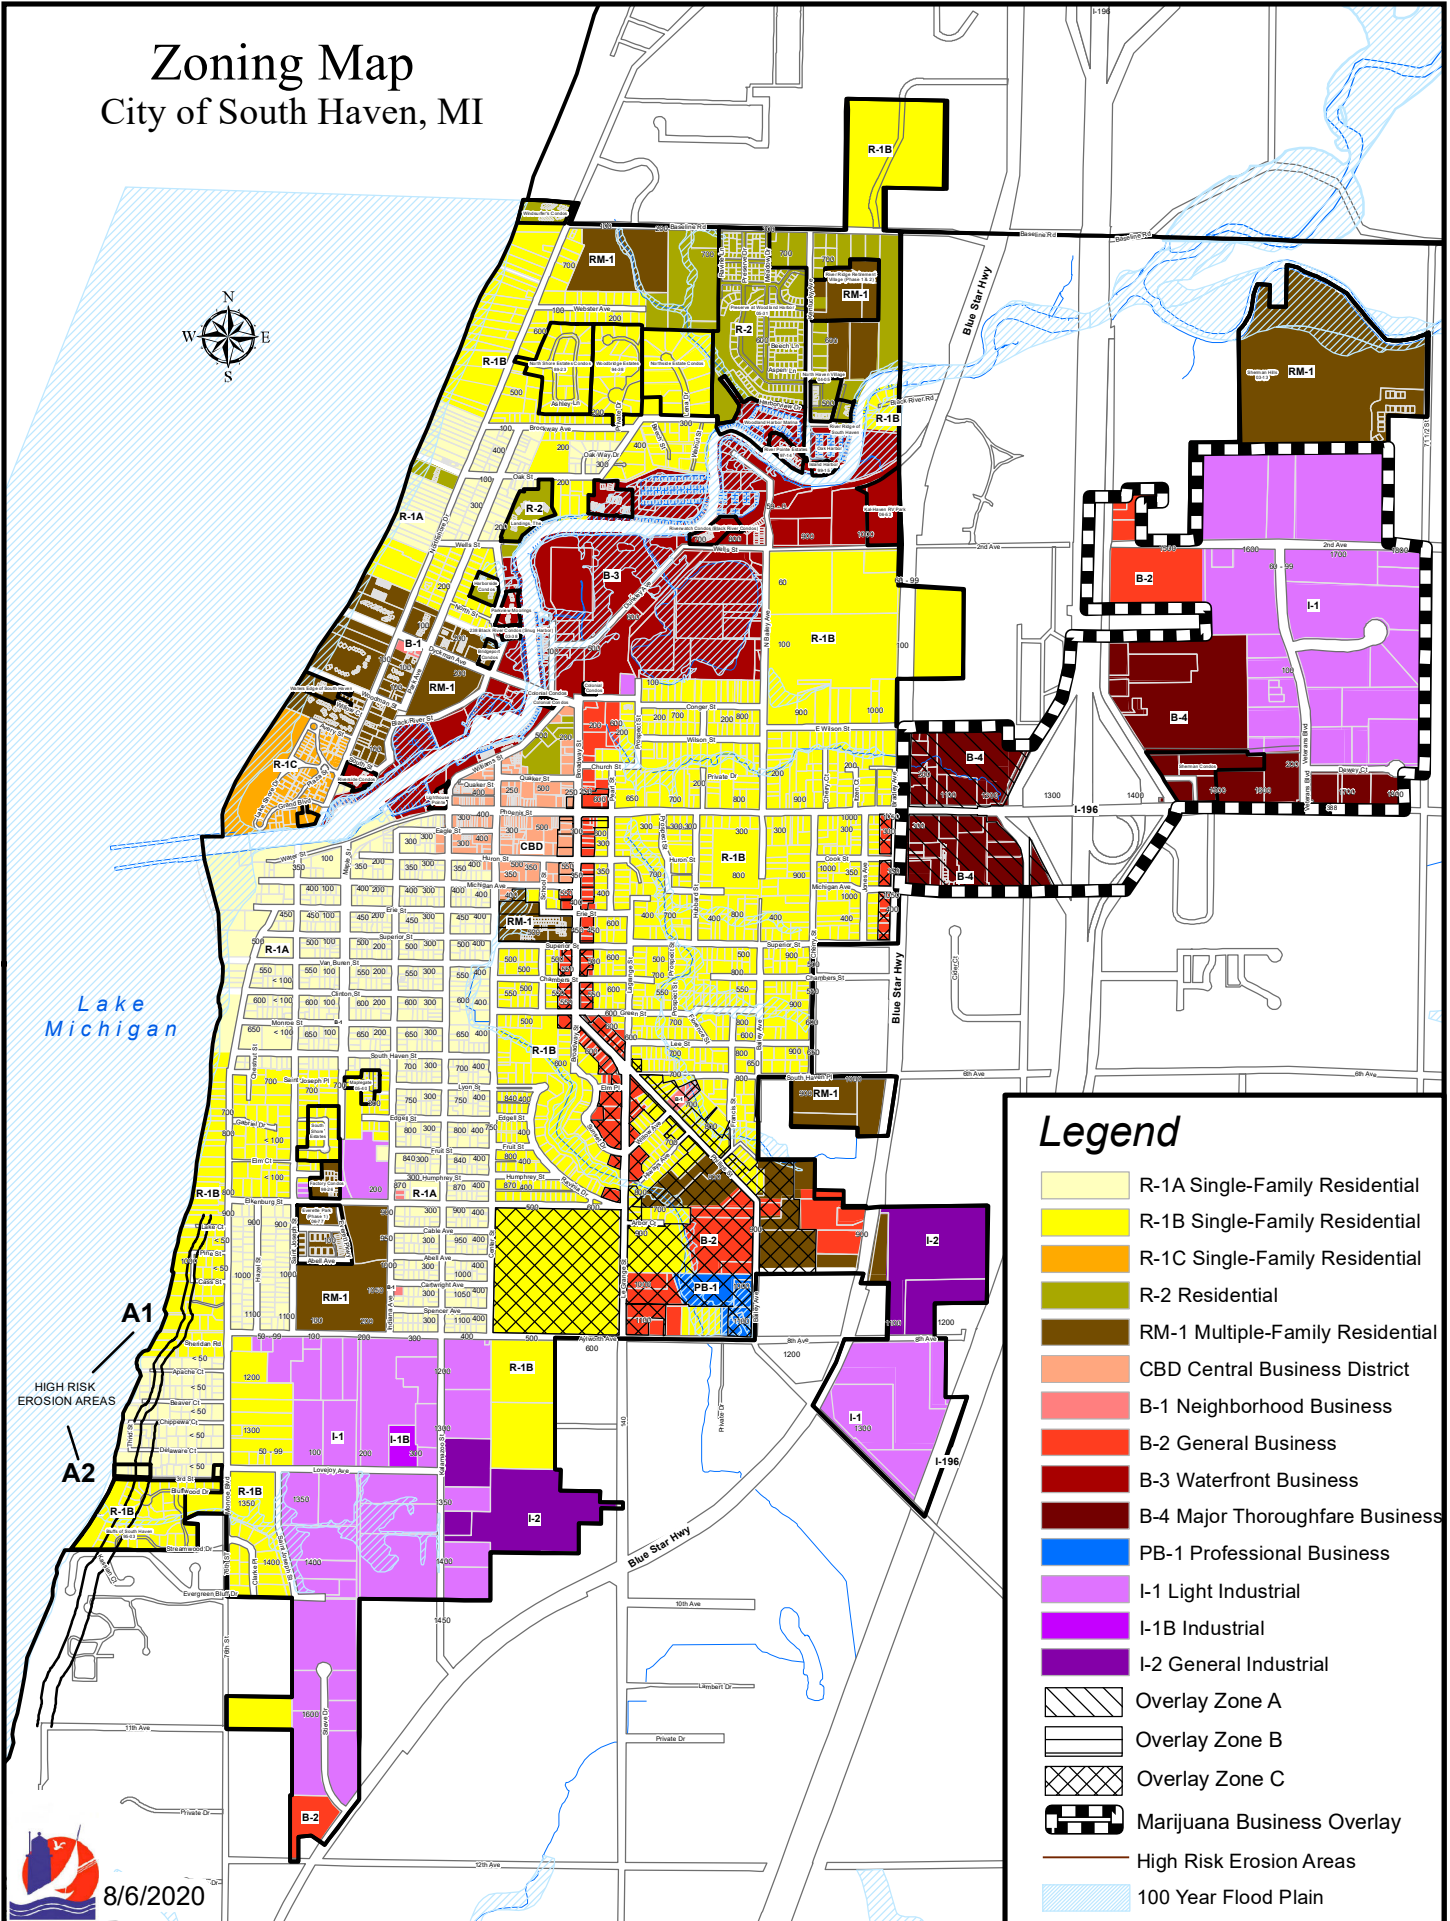

Zoning Map

City of South Haven, MI

Legend

-  R-1A Single-Family Residential
-  R-1B Single-Family Residential
-  R-1C Single-Family Residential
-  R-2 Residential
-  RM-1 Multiple-Family Residential
-  CBD Central Business District
-  B-1 Neighborhood Business
-  B-2 General Business
-  B-3 Waterfront Business
-  B-4 Major Thoroughfare Business
-  PB-1 Professional Business
-  I-1 Light Industrial
-  I-1B Industrial
-  I-2 General Industrial
-  Overlay Zone A
-  Overlay Zone B
-  Overlay Zone C
-  Marijuana Business Overlay
-  High Risk Erosion Areas
-  100 Year Flood Plain