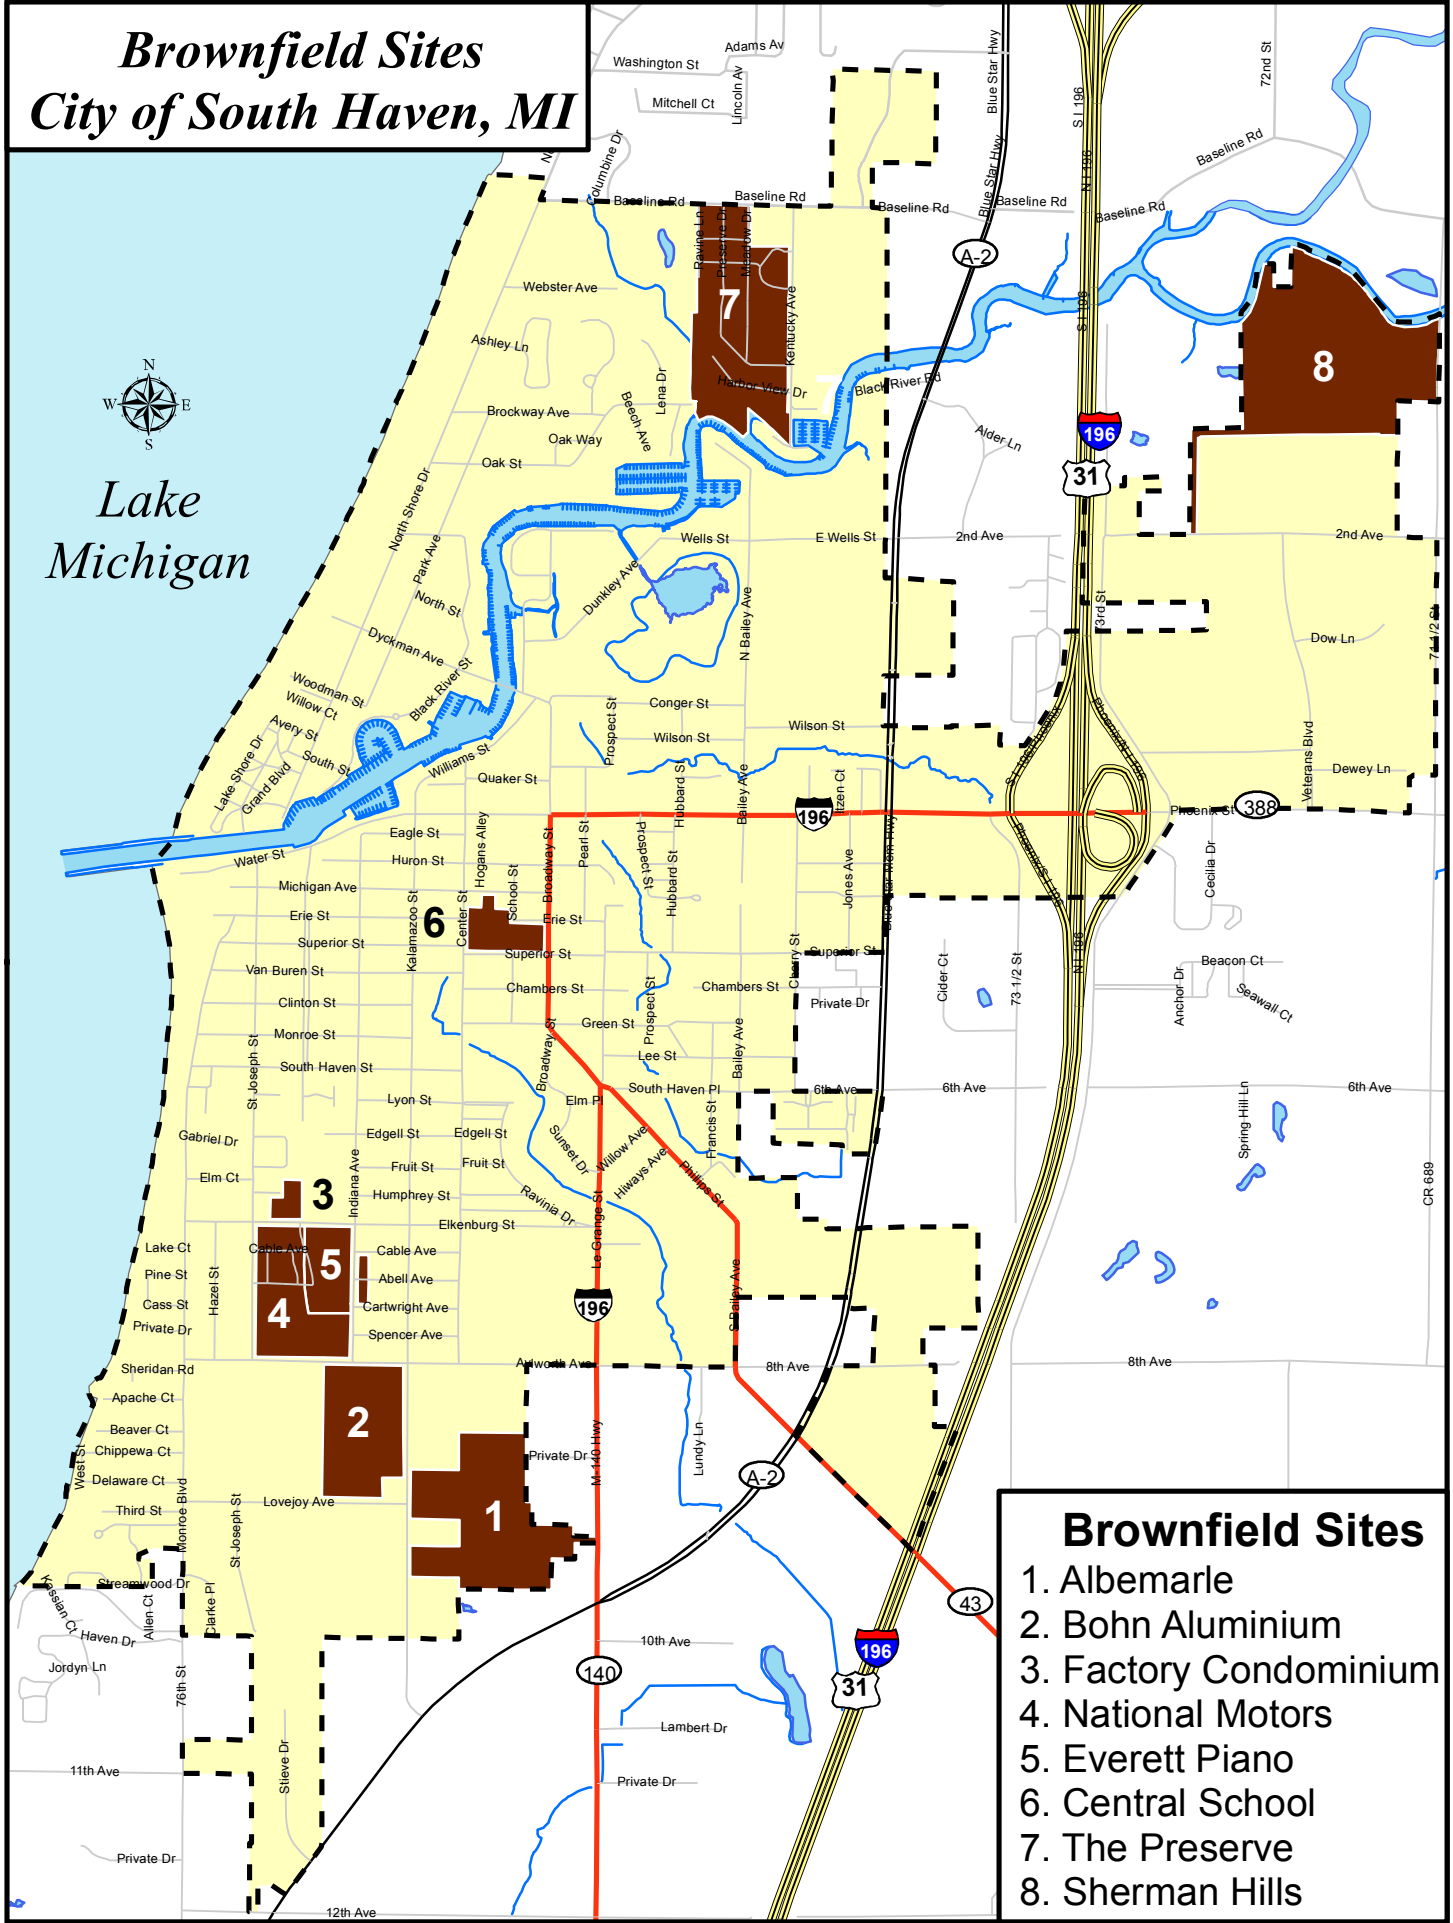

Brownfield Sites City of South Haven, MI

Lake Michigan

- ## Brownfield Sites
1. Albemarle
 2. Bohn Aluminium
 3. Factory Condominium
 4. National Motors
 5. Everett Piano
 6. Central School
 7. The Preserve
 8. Sherman Hills