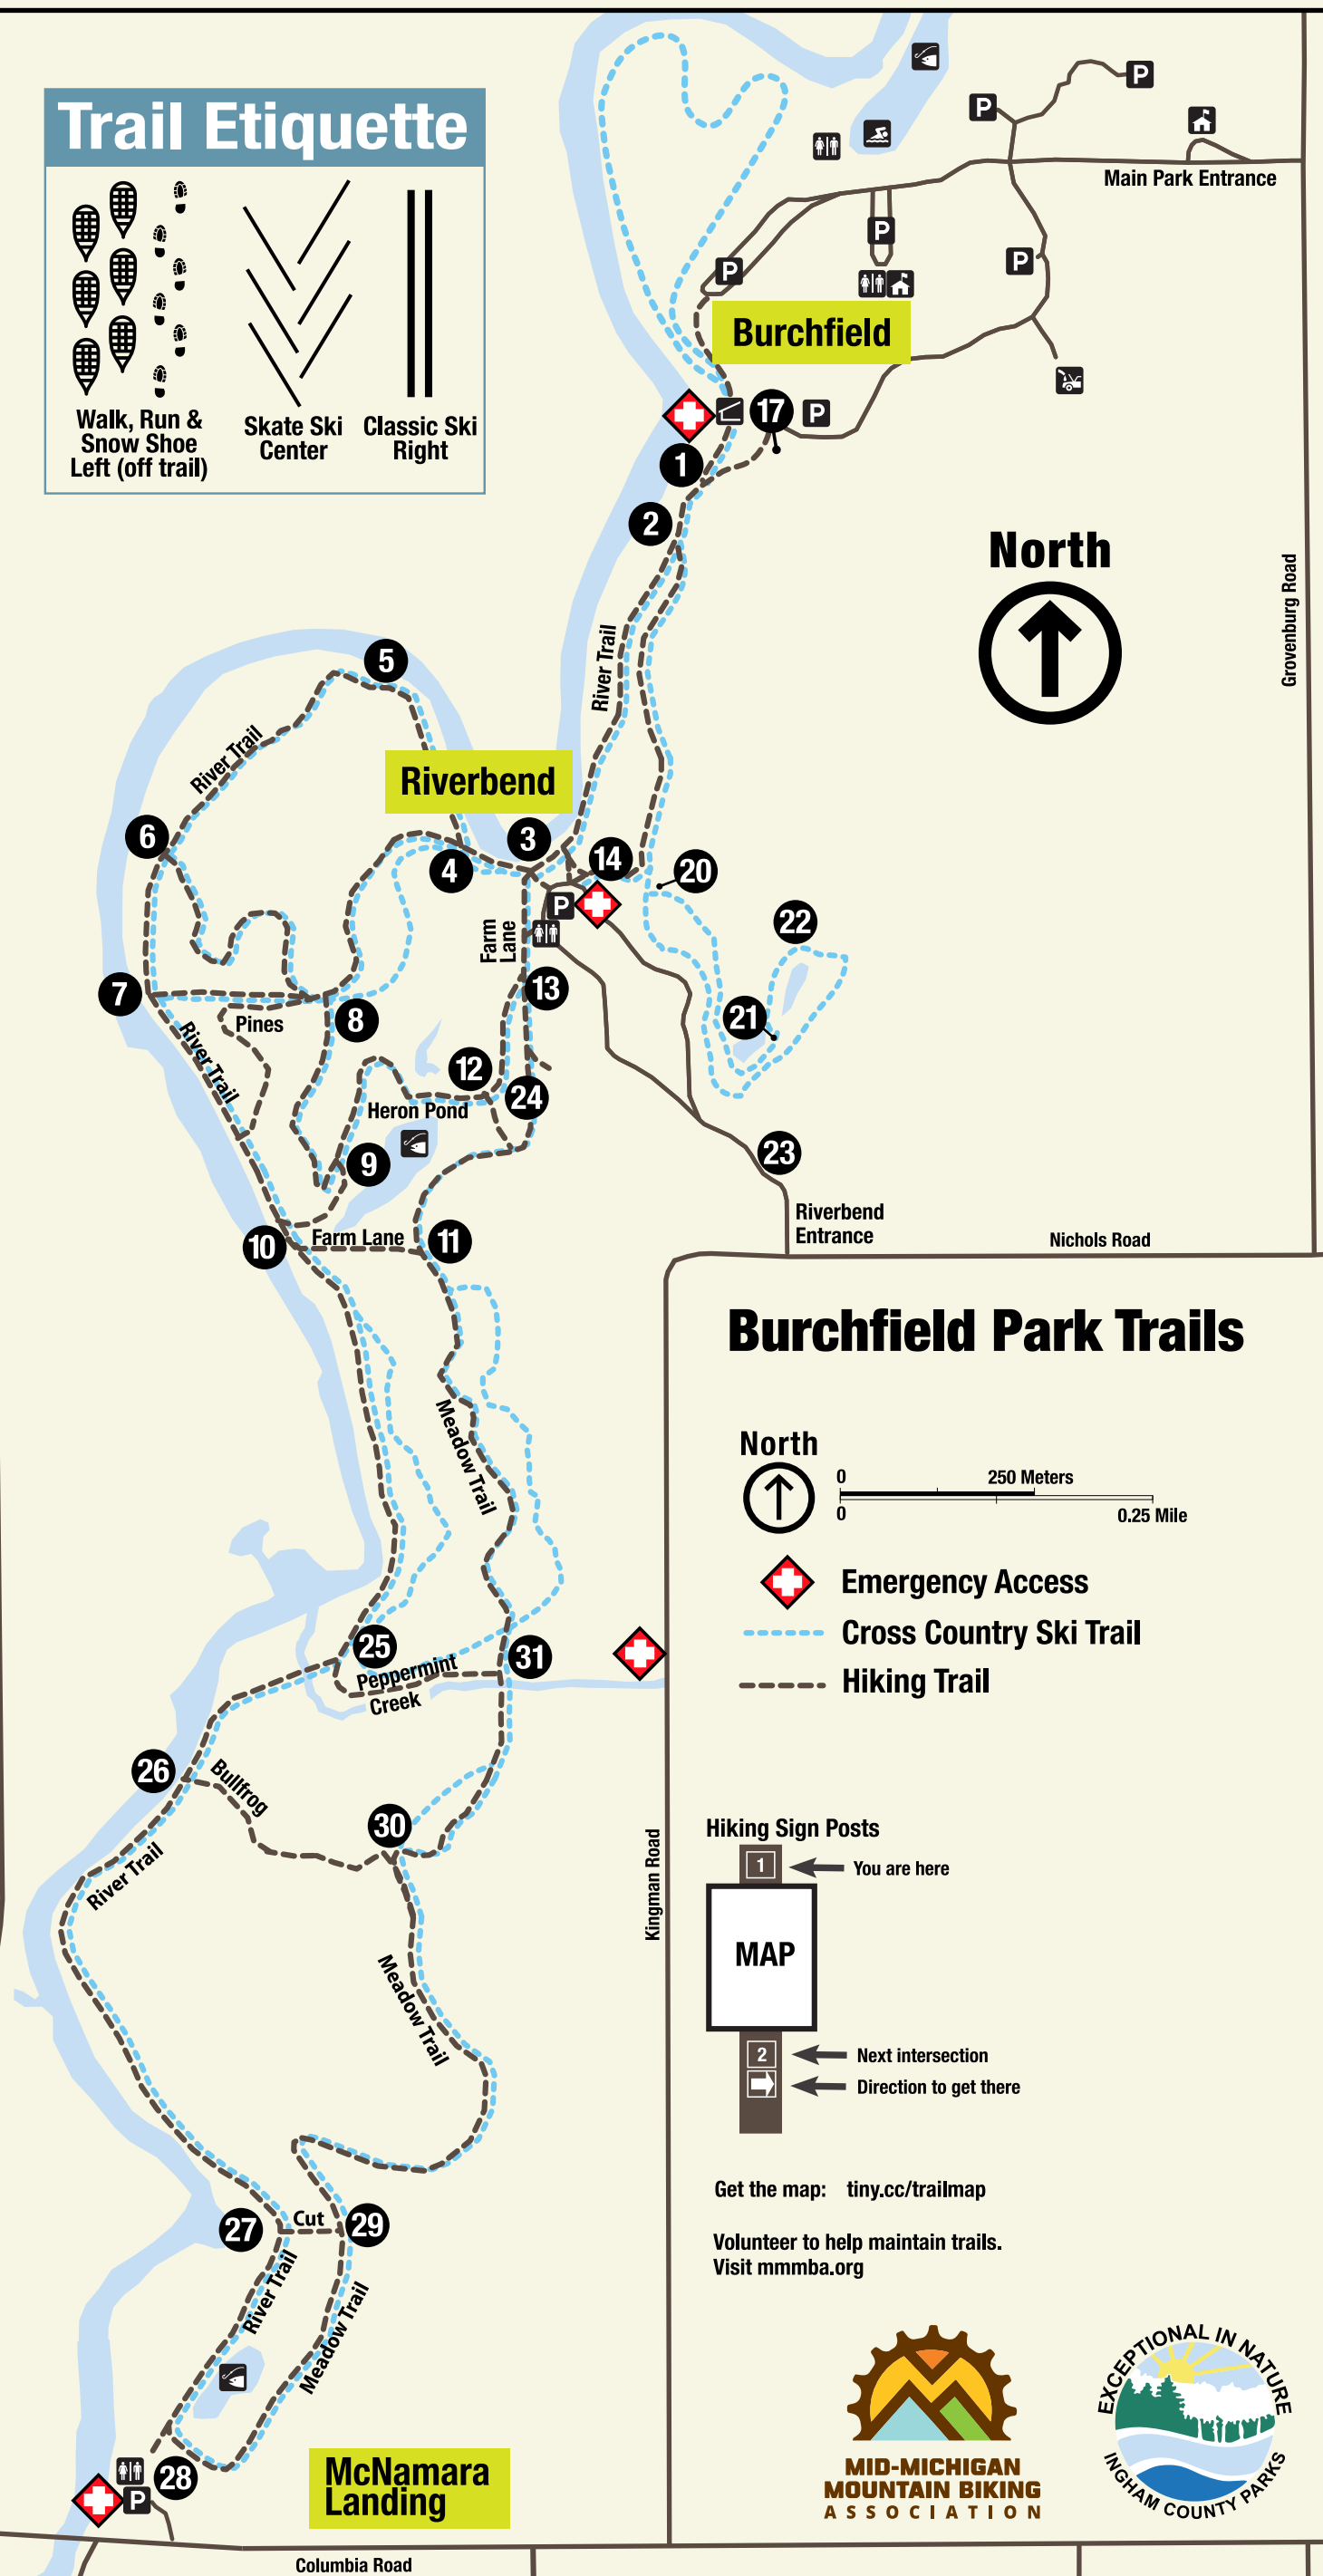

# Trail Etiquette

Walk, Run & Snow Shoe Left (off trail)

Skate Ski Center

Classic Ski Right

## Burchfield Park Trails

- Emergency Access
- Cross Country Ski Trail
- Hiking Trail

Get the map: [tiny.cc/trailmap](http://tiny.cc/trailmap)

Volunteer to help maintain trails. Visit [mmba.org](http://mmba.org)