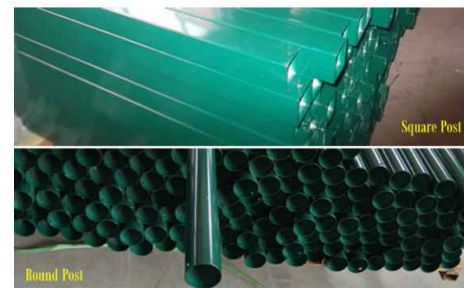

FRAME OPTIONS

-ALUMINUM
-GALVANIZED STEEL

-PLASTIC
-PLASTIC ON STEEL

MESH OPTIONS

-ALUMINUM
-GALVANIZED STEEL

-VINYL COATED STEEL

EXAMPLE PHOTOS

©2018 FENCE #424

City of Hudson,
Columbia County, NY

PROPOSED FENCE OPTIONS

Ferry St Over CSX/AMTRAK