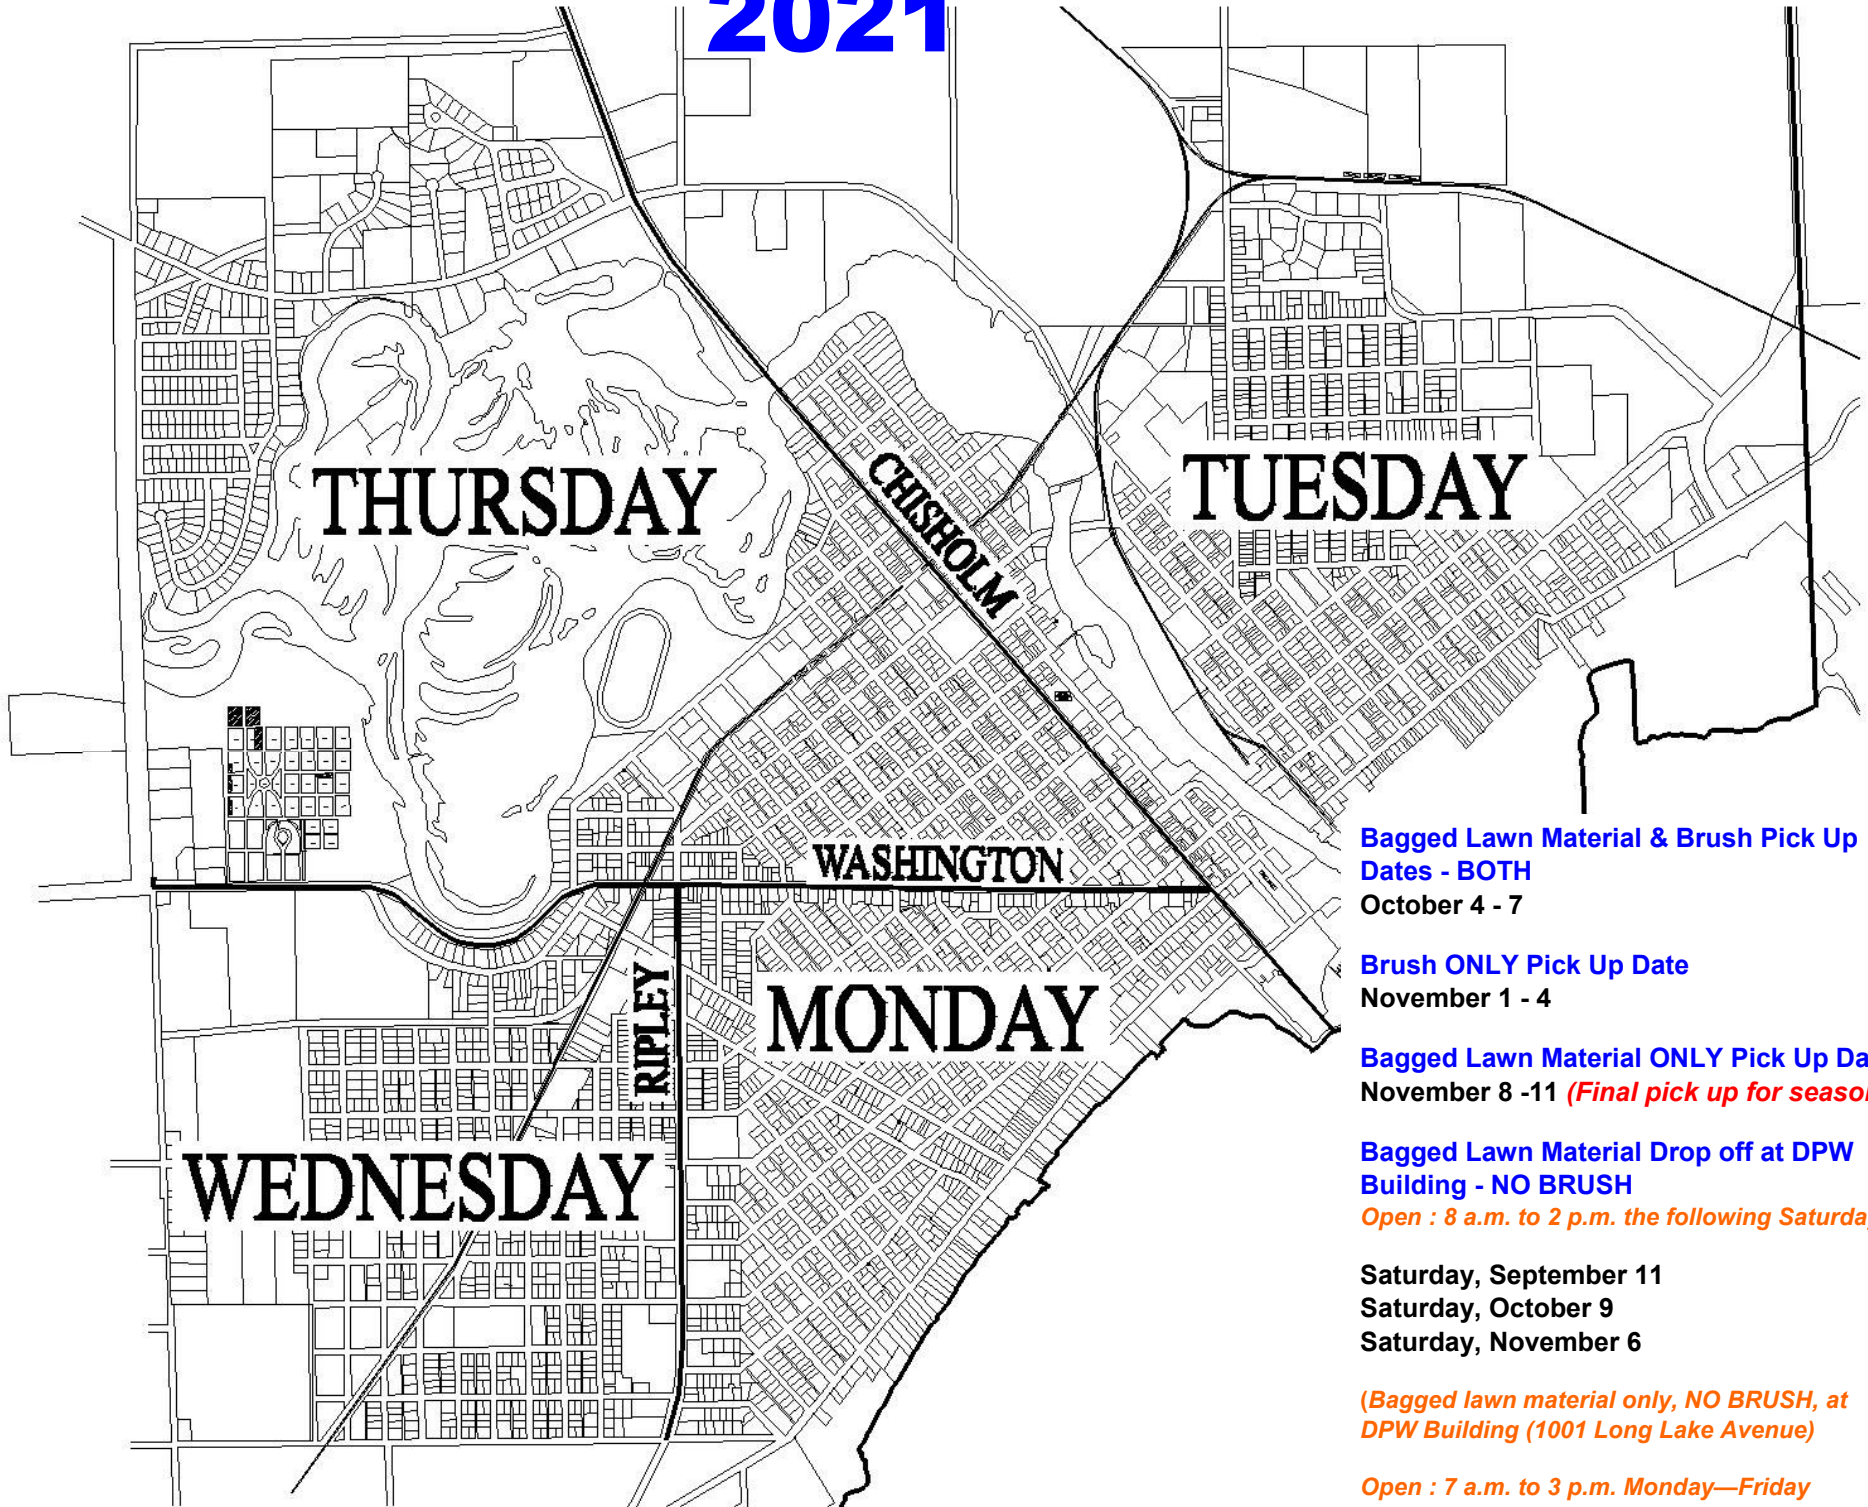

2021

Bagged Lawn Material & Brush Pick Up Dates - BOTH
October 4 - 7

Brush ONLY Pick Up Date
November 1 - 4

Bagged Lawn Material ONLY Pick Up Date
November 8 -11 *(Final pick up for season)*

Bagged Lawn Material Drop off at DPW Building - NO BRUSH
Open : 8 a.m. to 2 p.m. the following Saturdays

Saturday, September 11
Saturday, October 9
Saturday, November 6

(Bagged lawn material only, NO BRUSH, at DPW Building (1001 Long Lake Avenue)
Open : 7 a.m. to 3 p.m. Monday—Friday